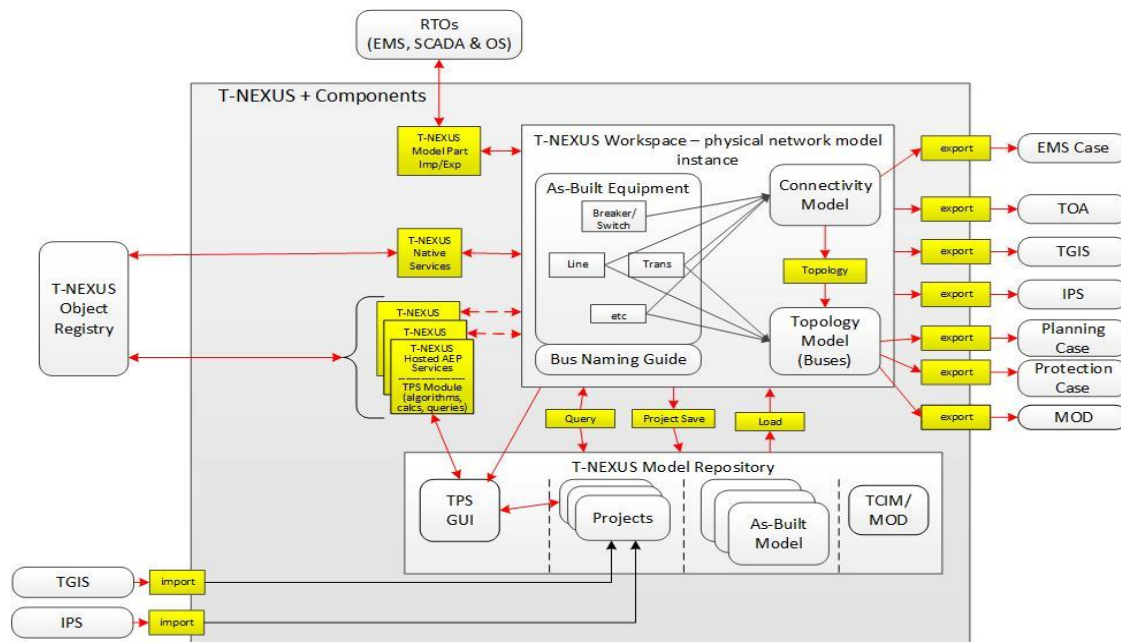

The AEP Integration Platform

A Joint Solution: Powered by CIM

Implemented by Project Consultants

The network model manager will...

“...give AEP an advantage in a competitive business environment by enhancing the company’s ability to exploit data”

“...greatly reduce the time and costs associated with manual model coordination efforts”

“...accelerate the ability to capture value”

“...improve the ability to manage growth in the number and mix of transmission projects”

BOUNDLESS ENERGY™